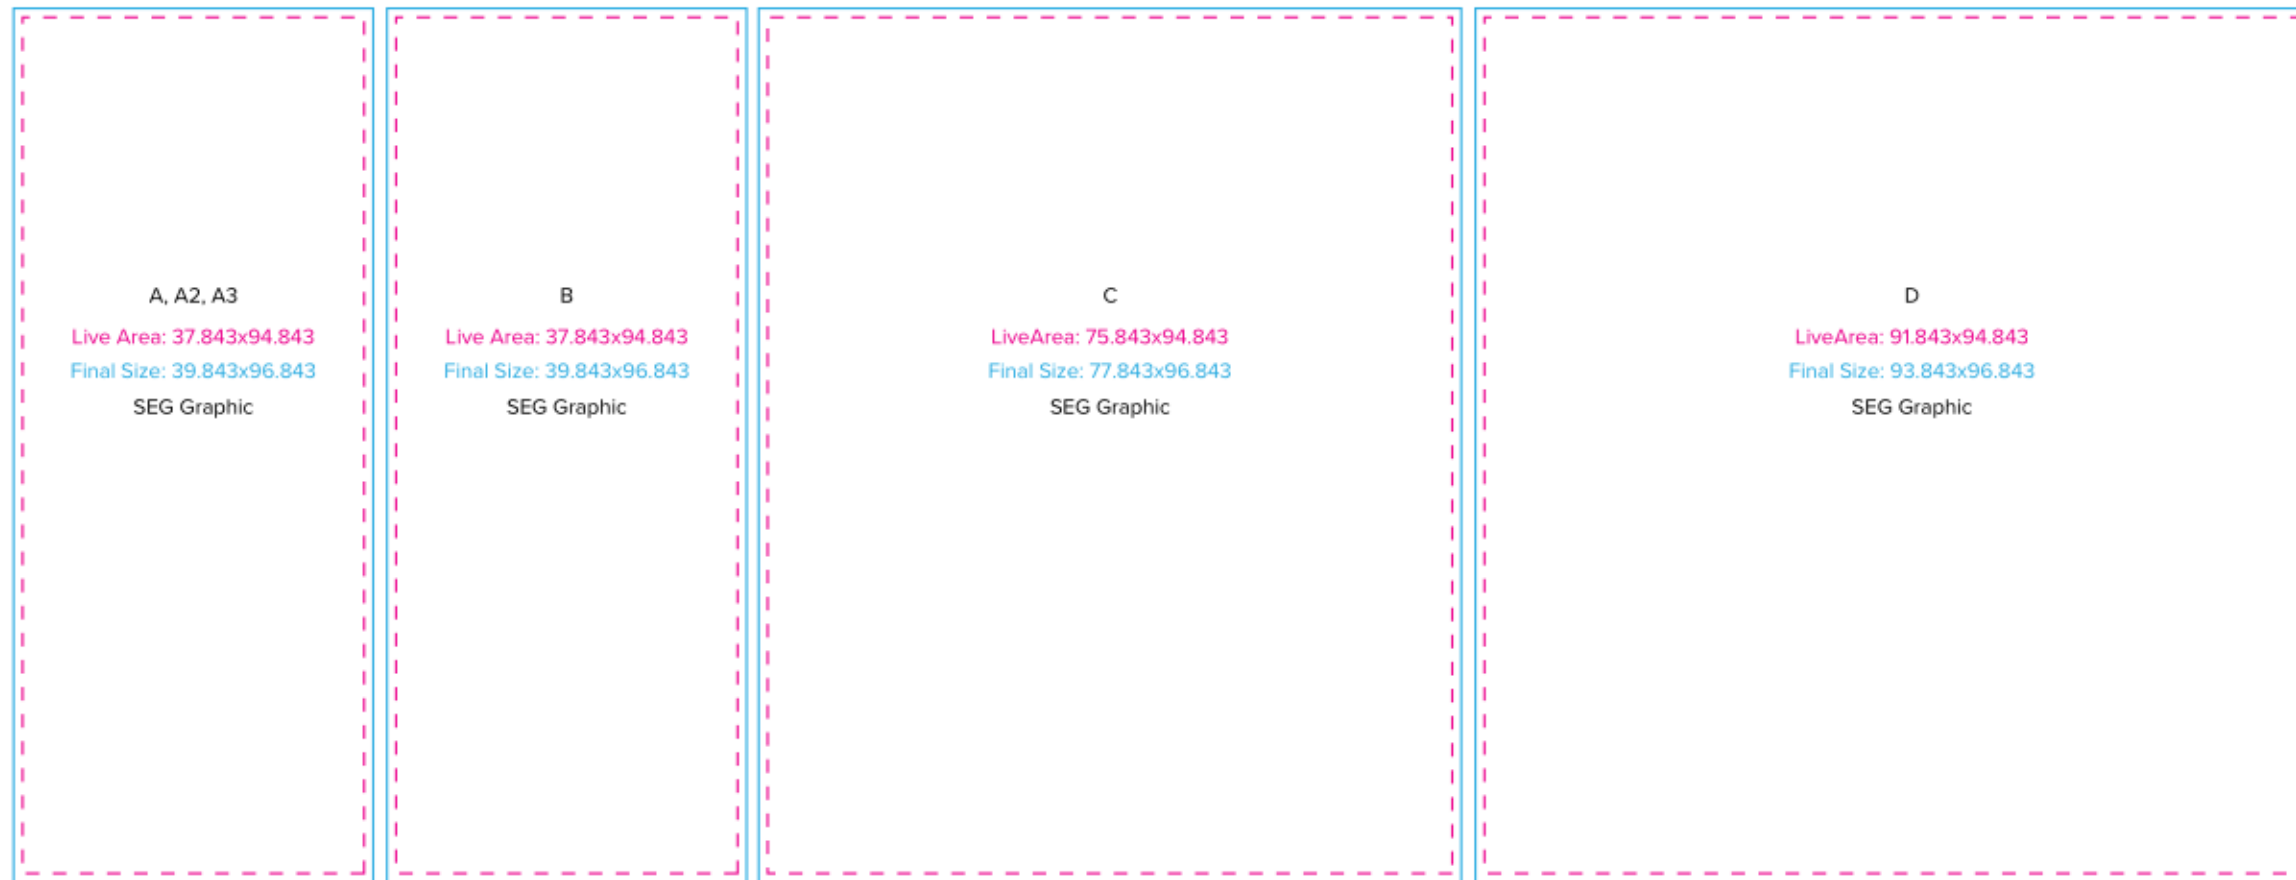

Graphic Template
10 x 10 Inline Exhibit
SEG Graphics,
Sintra Door and Panel

NOTE: All Raster Art (jpg, tiff,psd, png, etc.) must be at least 100 dpi at print size.

Graphic Template
10 x 10 Inline Exhibit
GOD-1557 Reception Counter
SEG Version

NOTE: All Raster Art (jpg, tiff,psd, png, etc.) must be at least 100 dpi at print size.